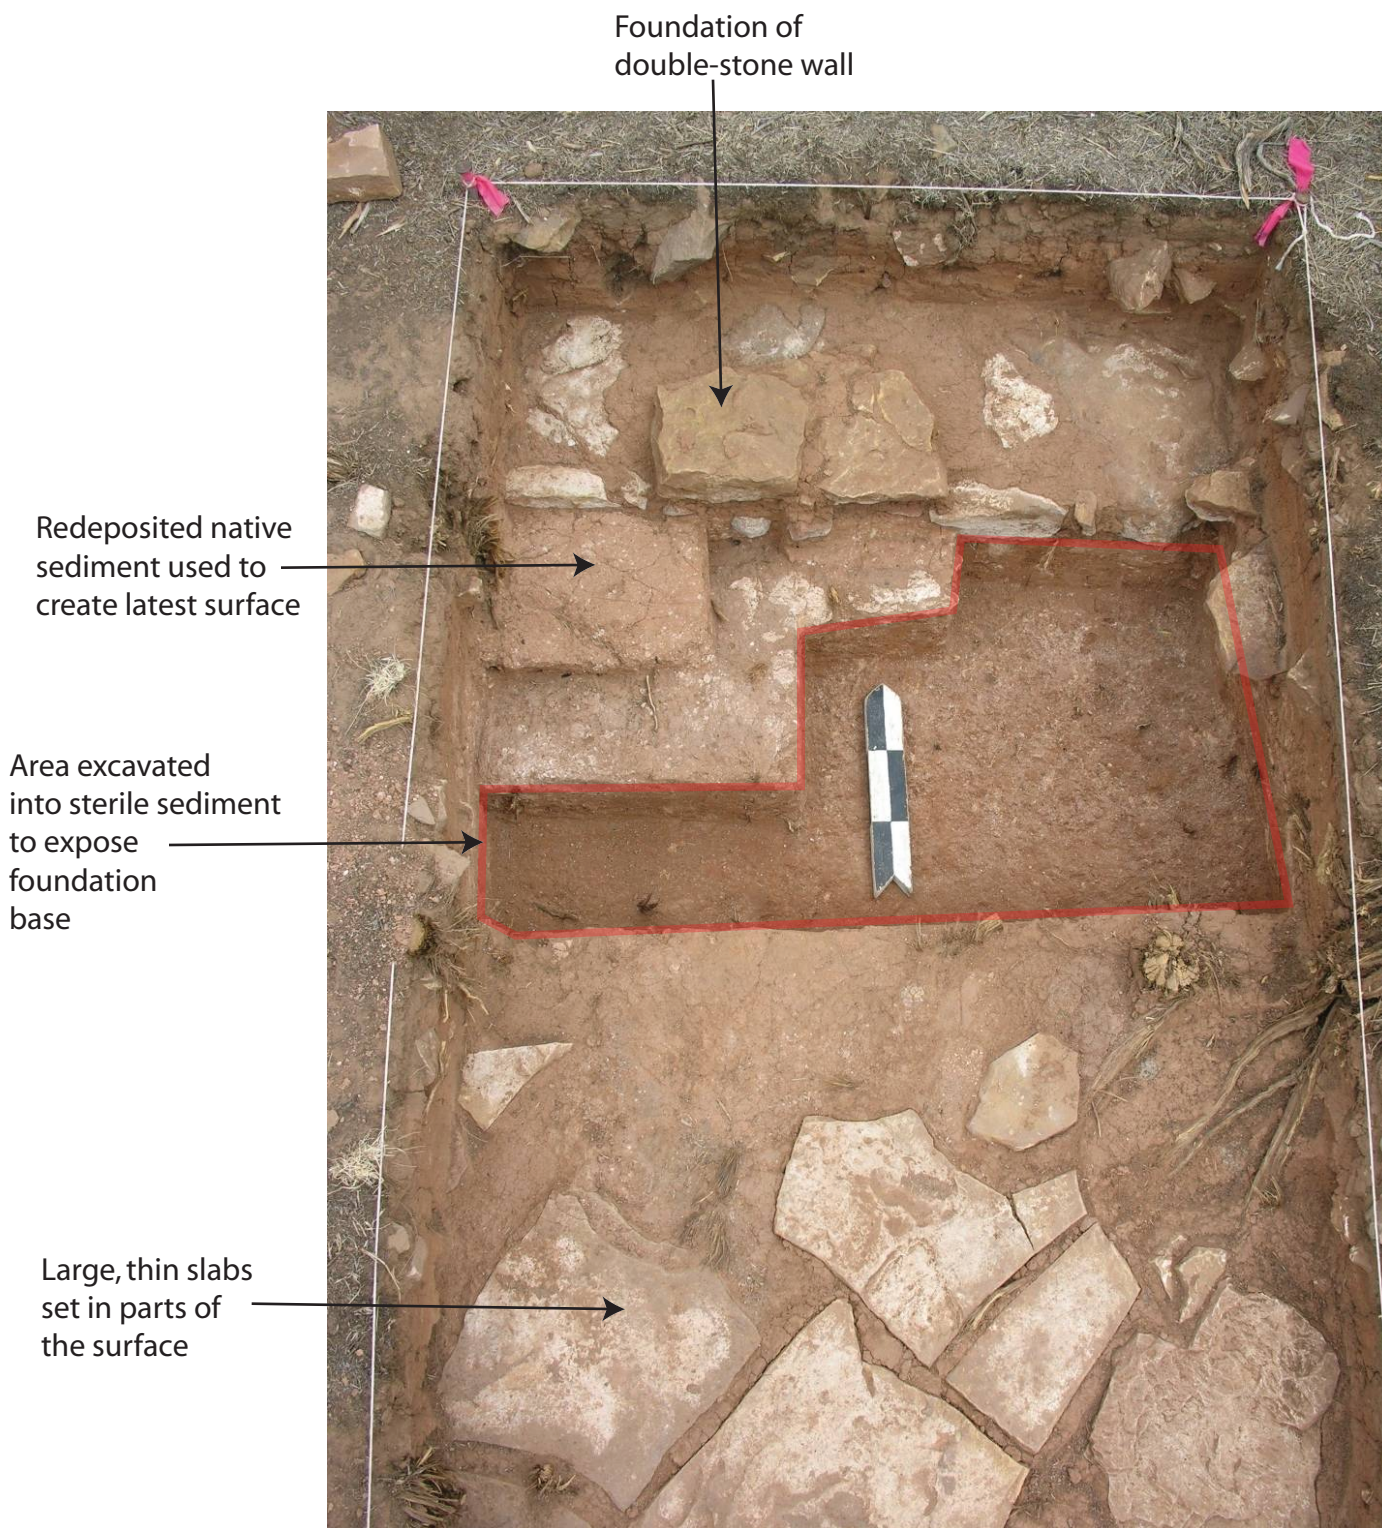

Structure 705, Lupine Ridge

© 2008 by Crow Canyon Archaeological Center  
All rights reserved

Figure 4. Plan photo of possibly dismantled or salvaged room, Block 700, Lupine Ridge.